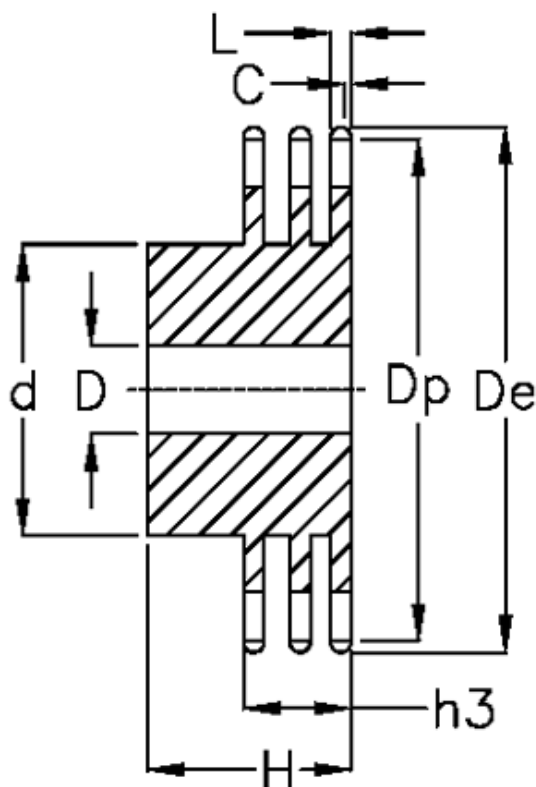

Data Sheet

Article number: 616013011014

Description: Sprocket 28 B-3 Z=14 triplex
predrilled

Measures

C = 5
d = *130
D = $30 \pm 0,5$
De = 218.2
Dp = 199.76

For chain size = 1 3/4" x 1 1/4"

For chain type = 28 B-3

H = 180

h3 = 148
L = 28.8
Number of teeth = 14